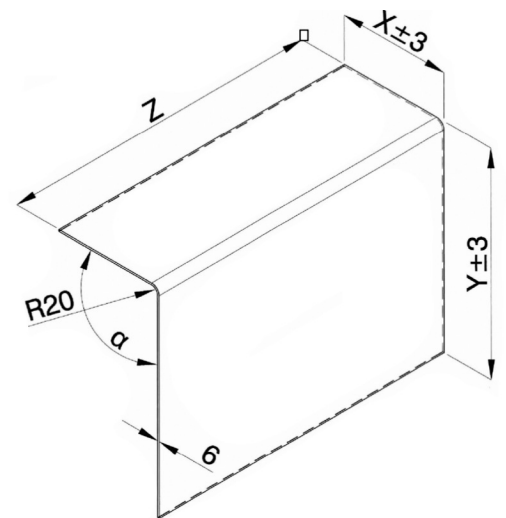

The R20 glass is available in 6mm, 8mm, 10mm and 12mm glass.

	Min	Max
X	100mm	350mm
Y	300mm	1000mm
Z	250mm	2100mm
a	85°	125°