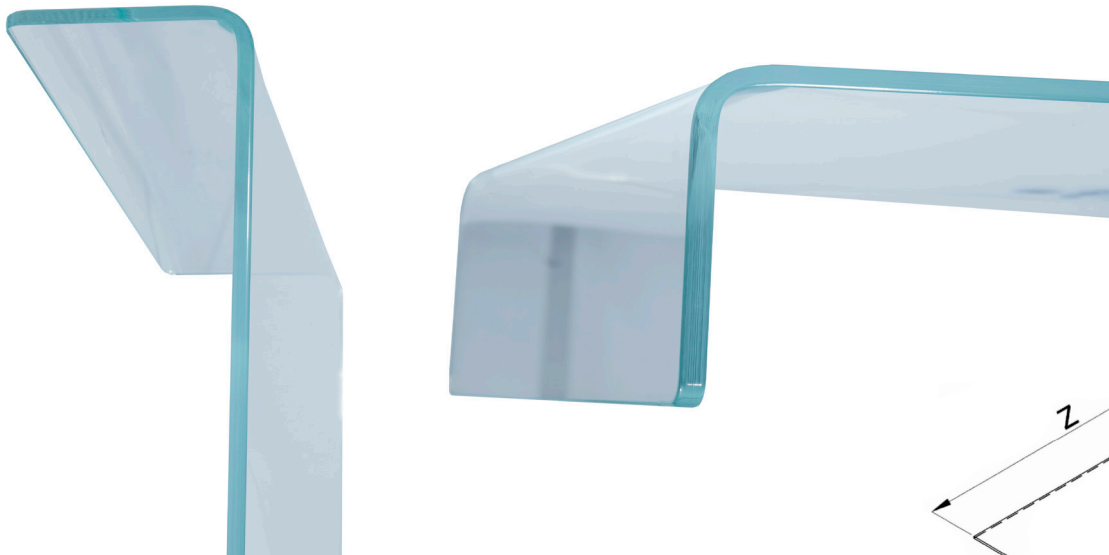

R20 90° CURVED GLASS

We are delighted to introduce this latest innovation in to our curved glass range with a world's first, the R20 glass. This glass is both unique, aesthetically pleasing and already in huge demand across the display case and shower enclosure world.

This glass with a 90° angle and a radius of only 20 is made using the very latest hi-tech production techniques not seen in the curved glass industry before. This glass shape can be used in numerous locations for counters and shower screens.

The R20 glass is available in 6mm, 8mm, 10mm and 12mm glass.

	Min	Max
X	100mm	350mm
Y	300mm	1000mm
Z	250mm	2100mm
a	85°	125°